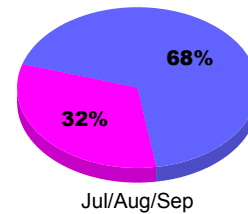

YTD Status Quo Clubs 2011-2012

Status Quo Clubs Compared to Status Quo Members

Legend: Status Quo Clubs (Cyan), Total Status Quo Members (Green)

MEMBERSHIP

Membership Results
2011-2012

Membership
2010-2011

Month	Net Memb Goal	Actual New Memb	Actual Dropped Memb	Gain/Loss of Memb	Gain/Loss of Memb
Jul/Aug/Sep		7	-15	-8	-19
Totals		7	-15	-8	-19

Membership Results 2011-2012

Goal, New, Dropped, Gain/Loss

Legend: Goal (Cyan), Actual (Green), Dropped (Yellow), Gain Loss (Magenta)

Comparison of Membership Gain/Loss

Current Year Compared to the Previous Year

Legend: Current Year (Cyan), Previous Year (Green)

Gender Comparison 2011-2012

Legend: Male (Blue), Female (Magenta)